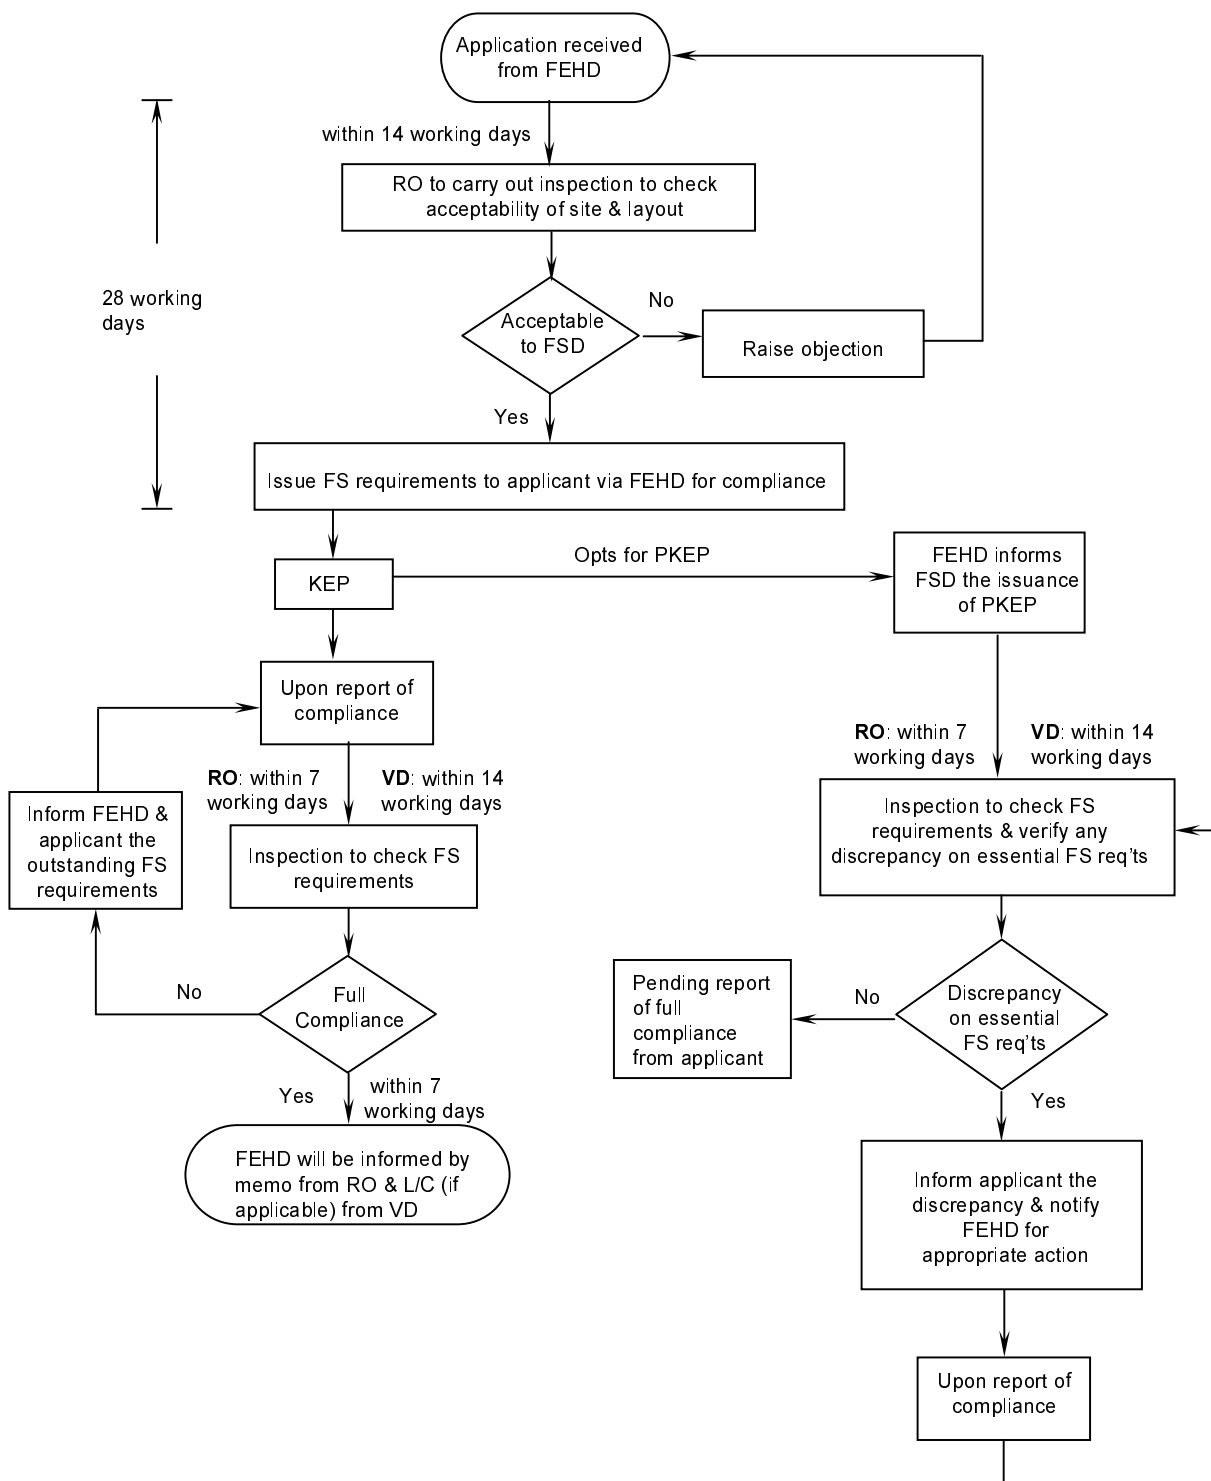

**Inspection Procedures by the Fire Services Department  
for the Licensing of Karaoke Establishment in Licensed Restaurants**

- Legend:
- FEHD - Food & Environmental Hygiene Department
  - KEP - Karaoke Establishment Permit
  - PKEP - Provisional Karaoke Establishment Permit
  - RO - Regional Office / FSD
  - VD - Ventilation Division / FSD
  - BD - Buildings Department